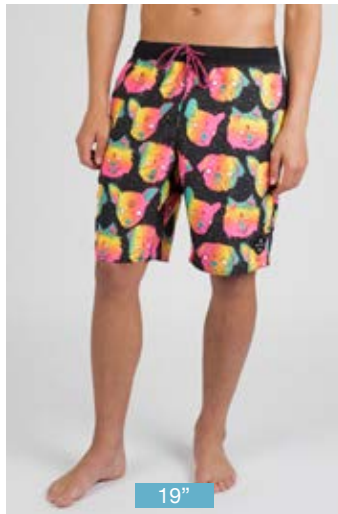

Daily Hot Tub
K-Nine
18P56001